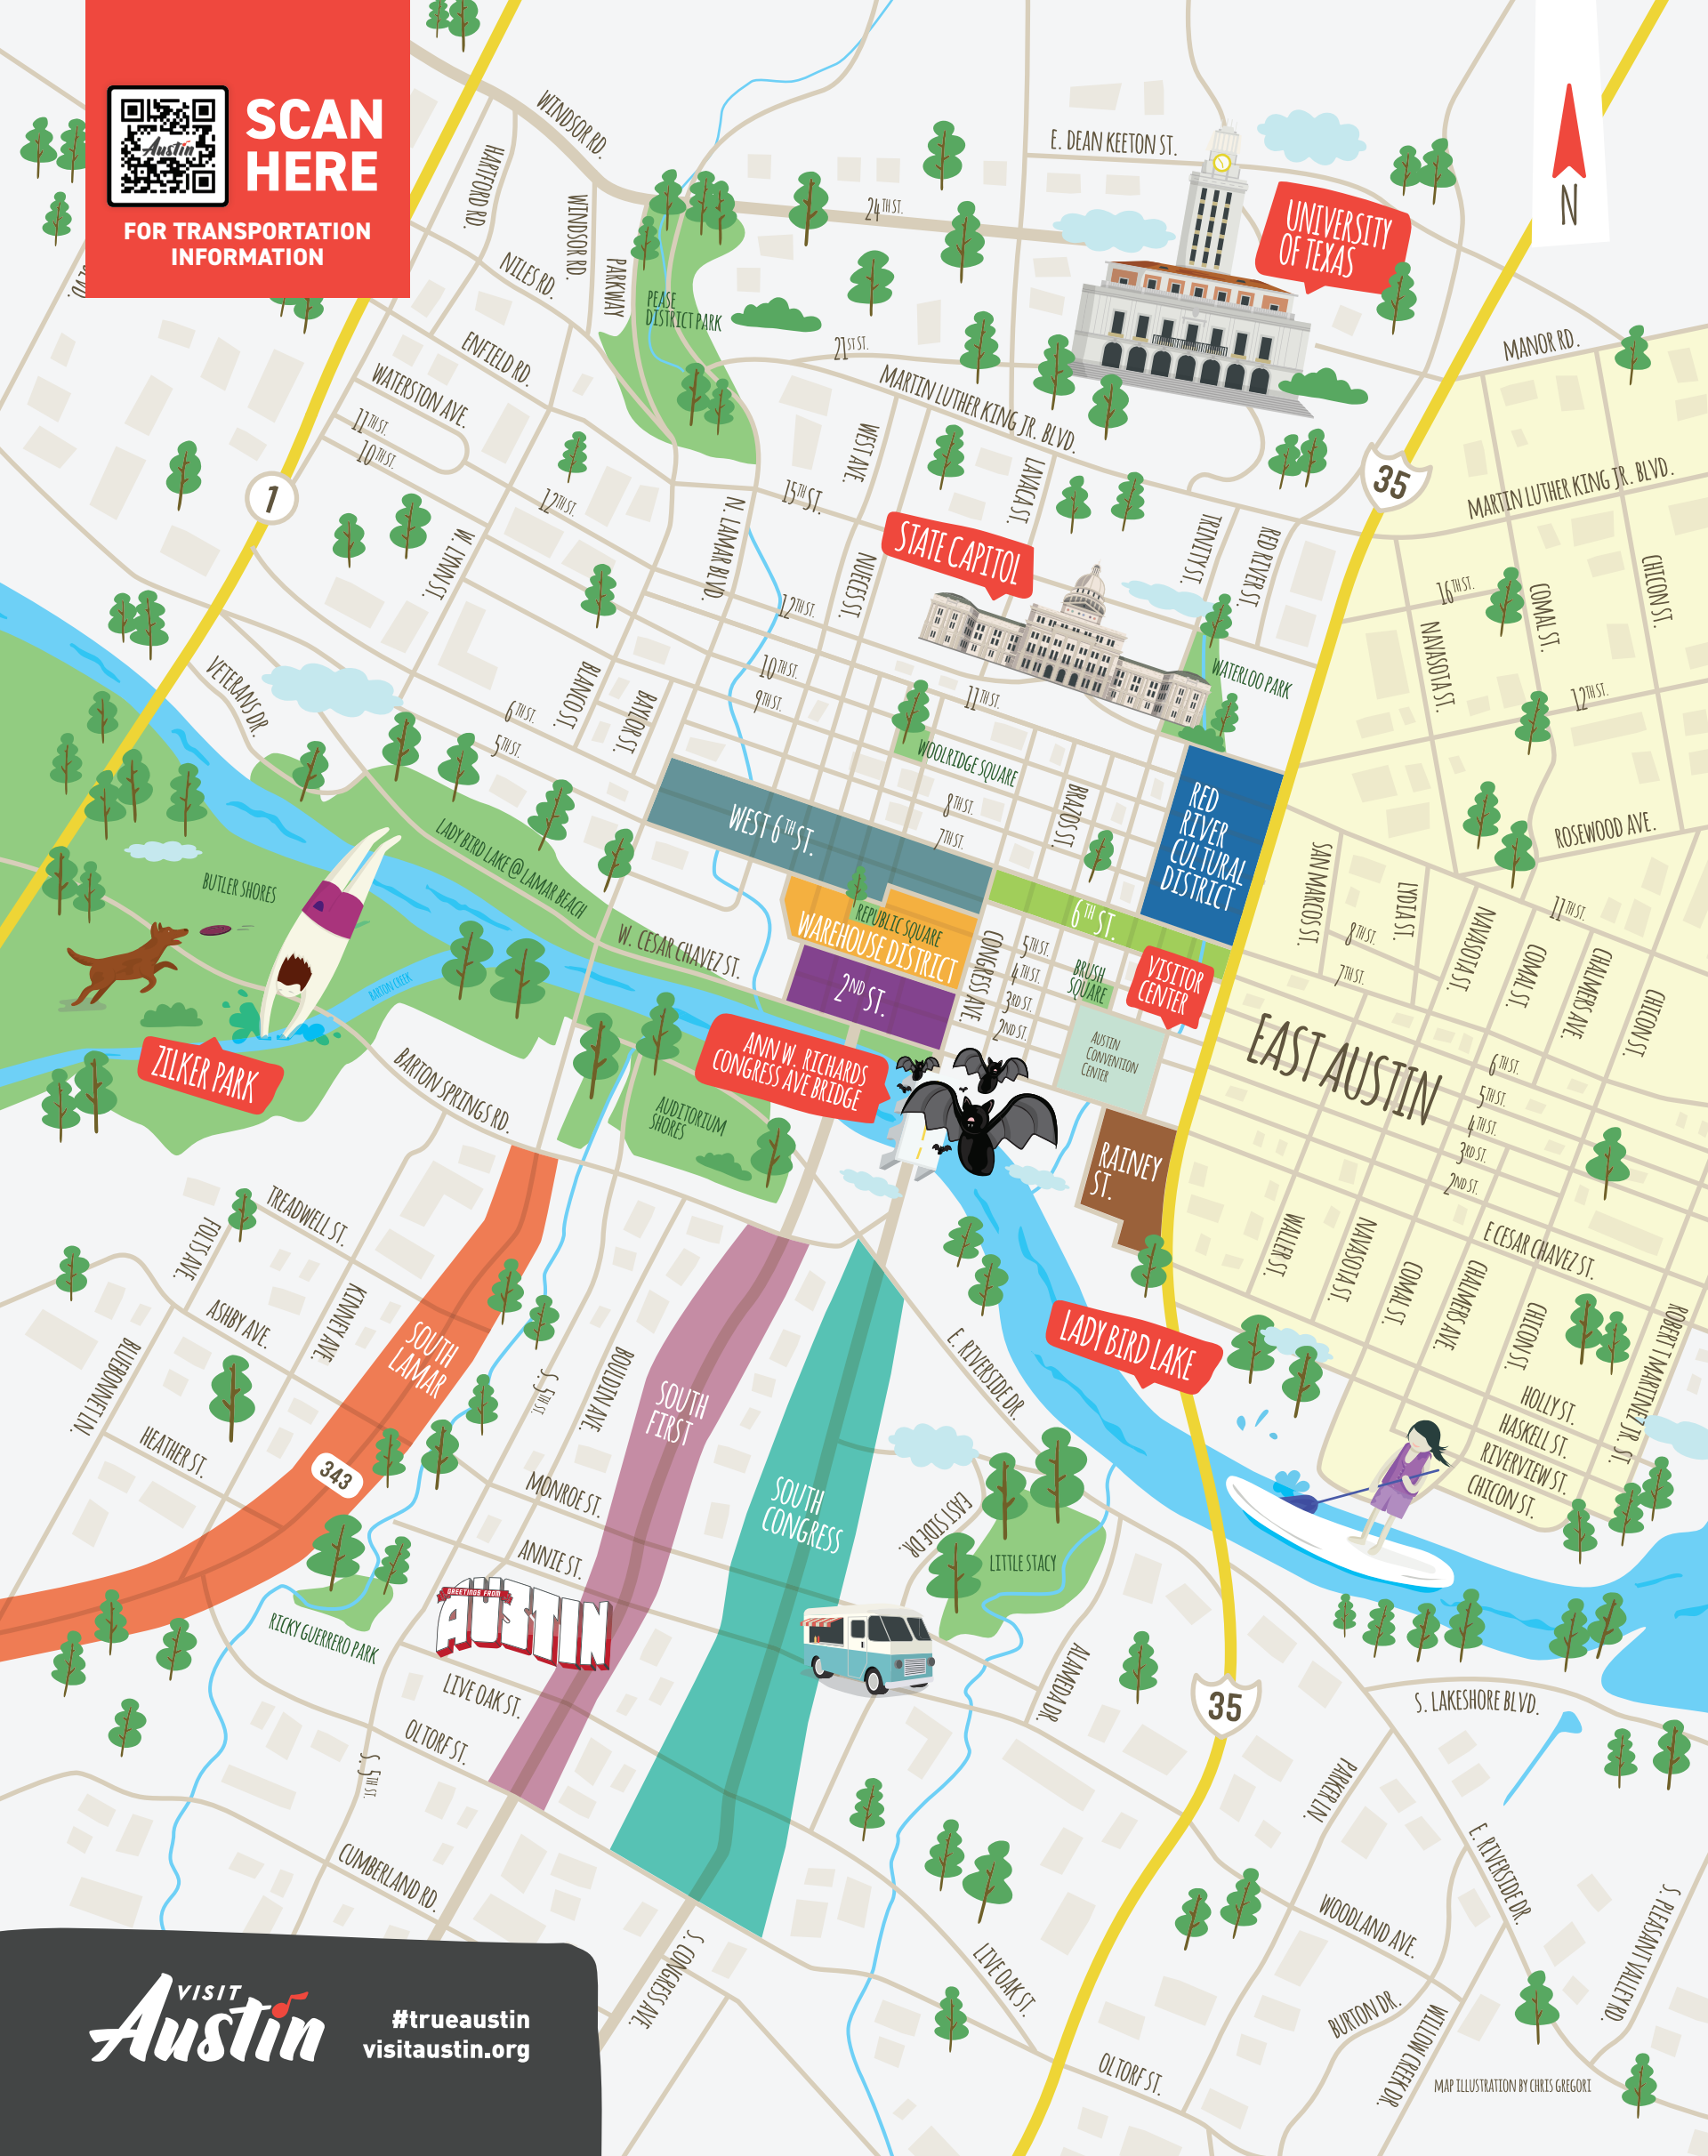

**SCAN
HERE**

**FOR TRANSPORTATION
INFORMATION**

UNIVERSITY OF TEXAS

STATE CAPITOL

ZILKER PARK

ANN W. RICHARDS CONGRESS AVE BRIDGE

LADY BIRD LAKE

AUSTIN

VISIT
Austin

#trueaustin
visitaustin.org

MAP ILLUSTRATION BY CHRIS GREGORY